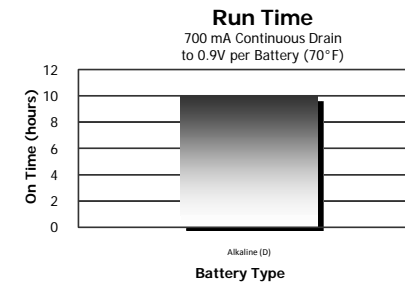

Performance:

Important Notice

This datasheet contains information specific to products manufactured at the time of its publication

Contents herein do not constitute a warranty
©Energizer / All Rights Reserved